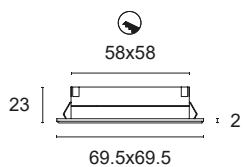

BASIC CODES

L13Q.

FINISHES

- ☐ **1** White
- ☒ **2** Matt black
- ☐ **5** Gloss aluminium
- ☐ **7** Brushed aluminium

LED COLOUR

- ☐ **BN** 4000K
- ☒ **BC** 3000K
- ☐ **CC** 2700K

Code example:

PAD + White + 3000K = Code: L13Q.1BC