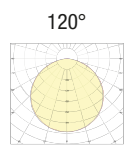

BASIC CODES

L13Q.

FINISHES

- ☐ **1** White
- ☒ **2** Matt black
- ☐ **5** Gloss aluminium
- ☐ **7** Brushed aluminium

LED COLOUR

- ☐ **BN** 4000K
- ☒ **BC** 3000K
- ☐ **CC** 2700K

Code example:

PAD + White + 3000K = Code: L13Q.1BC